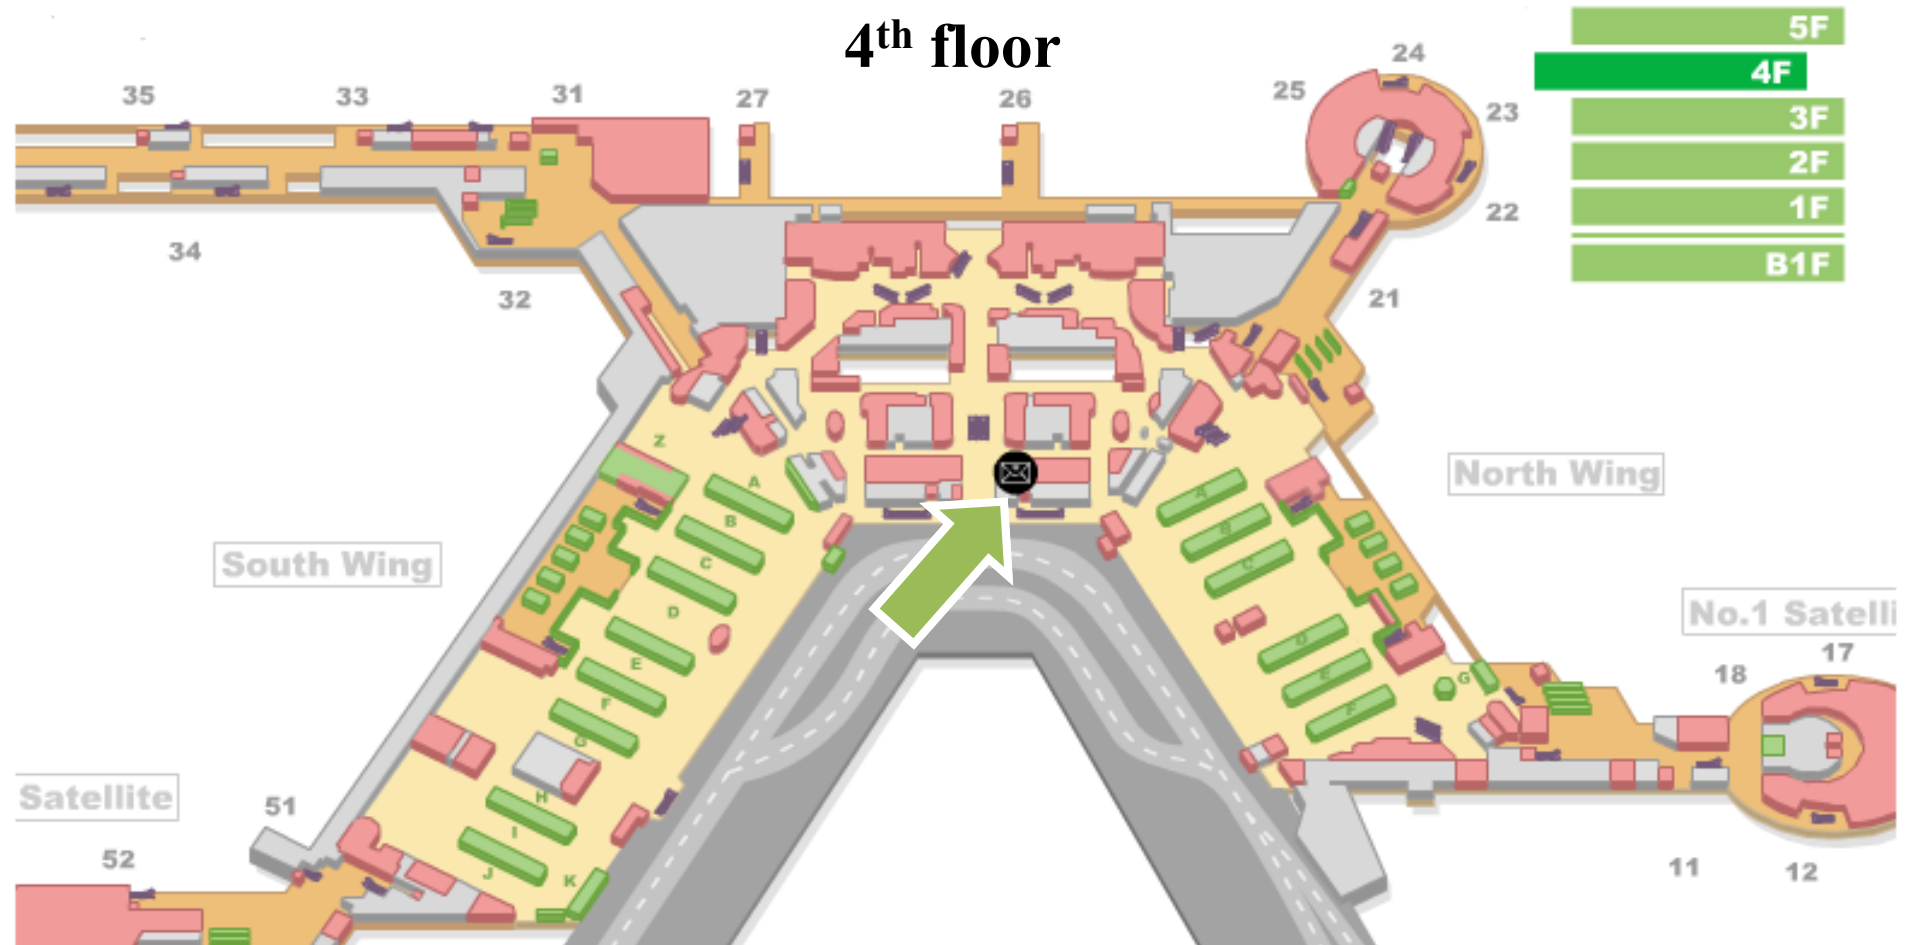

Narita Airport Terminal 1

(4th floor: Departure Lobby)

4th floor

Pickup location: Post Office

open 08:30 – 20:00

Visit us at <http://www.rentalwifi.com>

Rentalwifi