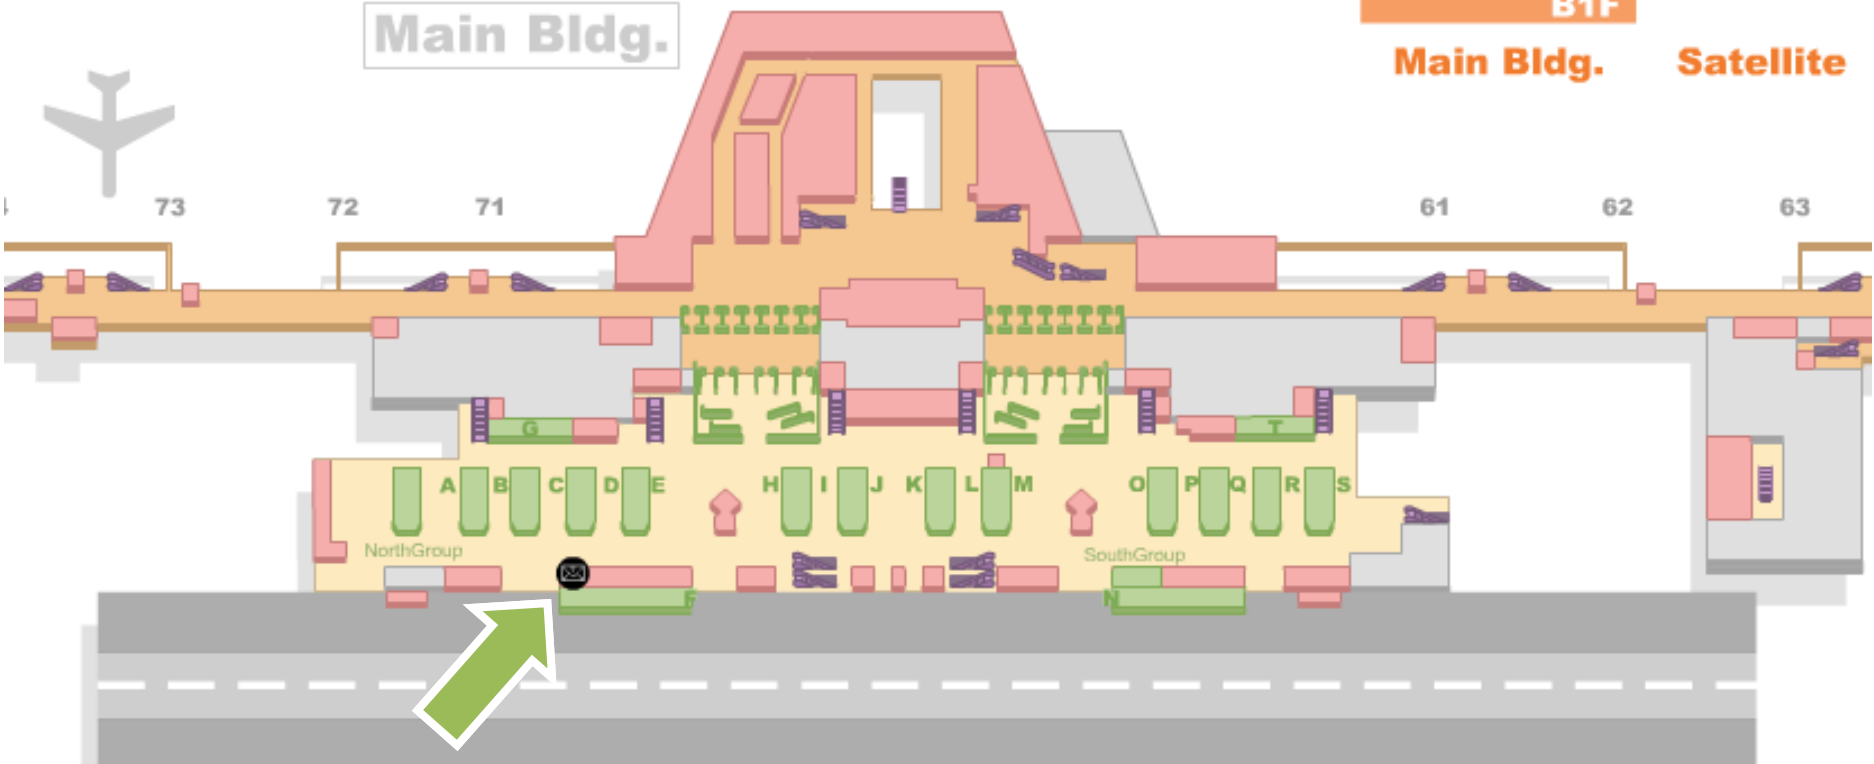

Narita Airport Terminal 2

(3rd floor: Departure Lobby)

3rd floor

Main Bldg.

Pickup location: Post Office

open 08:30 – 20:00

Visit us at <http://www.rentalwifi.com>

Rentalwifi