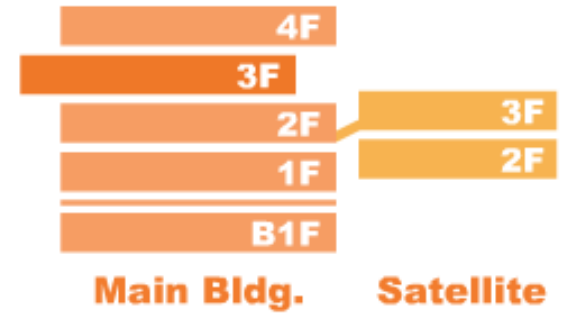

Narita Airport Terminal 2

(3rd floor: Departure Lobby)

3rd floor

Main Bldg.

Pickup location: Post Office

open 08:30 – 20:00

Visit us at <http://www.rentalwifi.com>

Rentalwifi